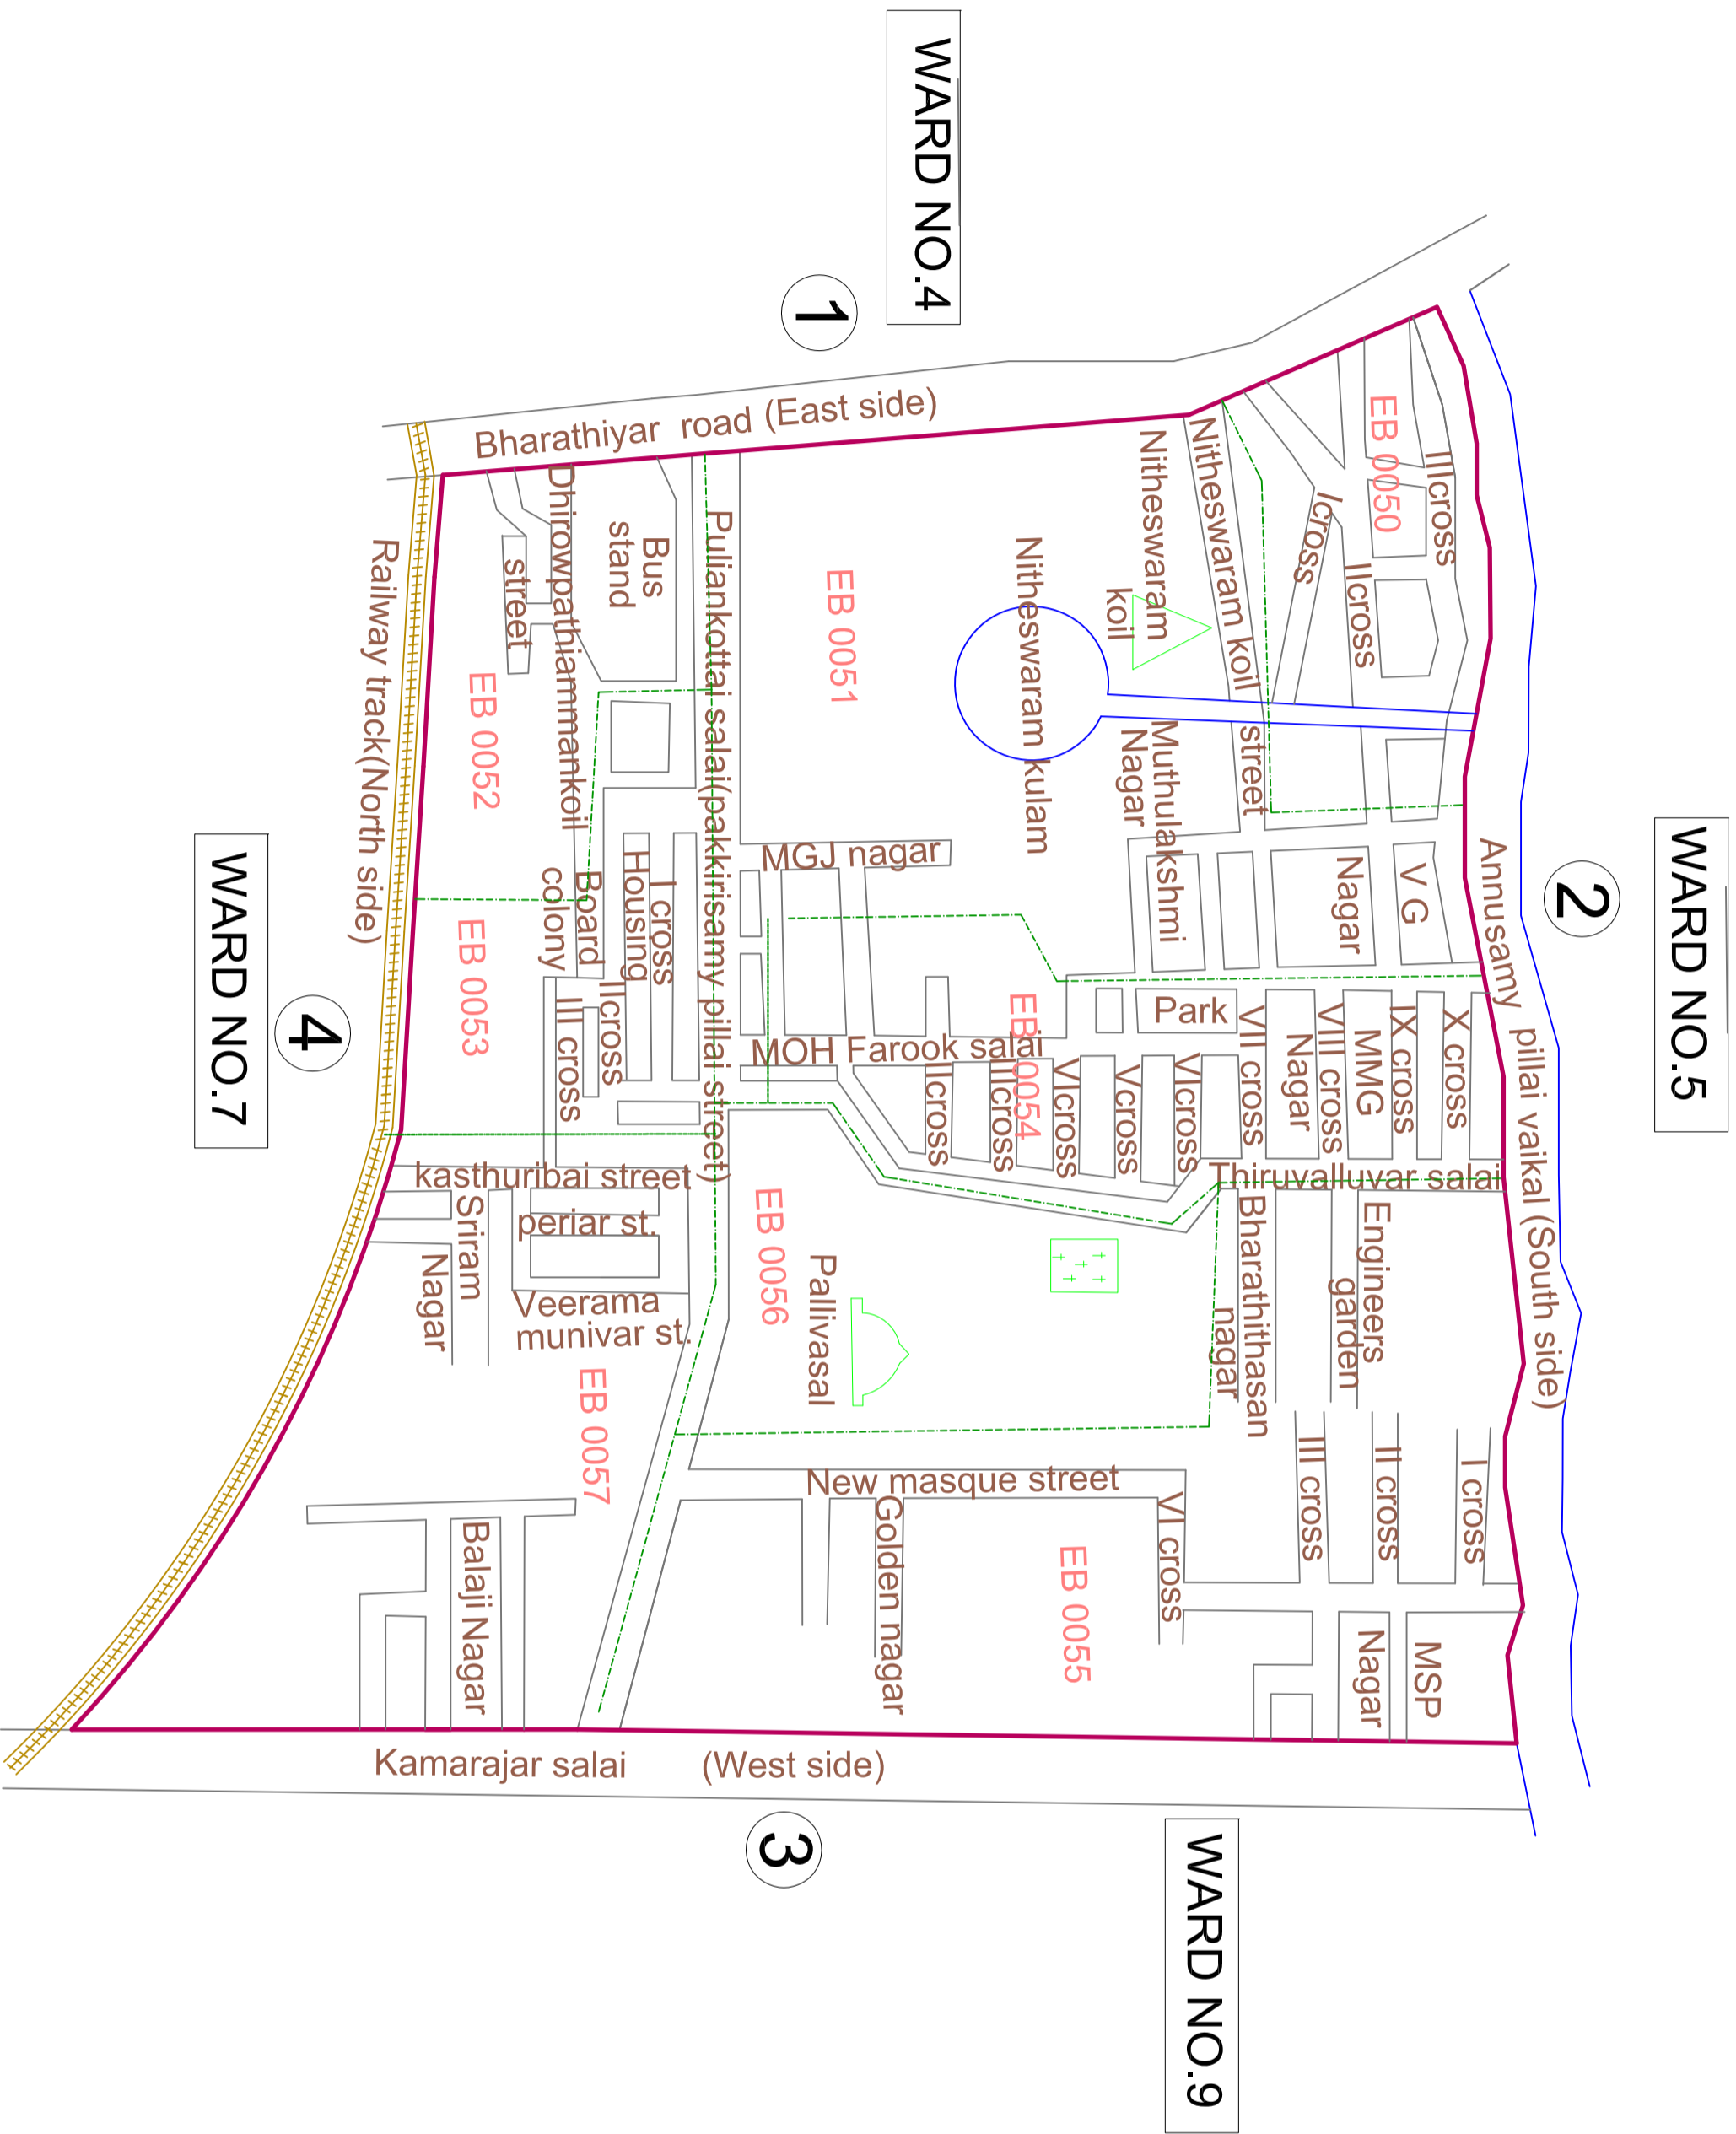

KARAIKAL MUNICIPALITY
DELIMITATION OF MUNICIPAL WARDS-2014

DRAFT WARD MAP

WARD NO 6. PULIANKOTTAI SALAI
POPULATION:-5440(As per 2011 census)

LIST OF WARD BOUNDARY

B.No.	BOUNDARIES
①	Bharathiyar road (East side) From Railway track to Annusamypillai vaikal
②	Annusamypillai vaikal(South side) From Bharathiyar road to Kamarajar salai
③	Kamarajar salai (West side) From Annusamypillai vaikal to Railway track
④	Railway track (North side) From Kamarajar salai to Bharathiar road

S.No.	EB No.	POPULATION
1	005000	631
2	005100	725
3	005200	724
4	005300	653
5	005400	708
6	005500	702
7	005600	610
8	005700	687
Total		5440

Census Enumeration Blockwise
 Population (As per 2011 Cesus)

LEGEND :-

Ward Boundary

Streets

Channels

Scale: Not to scale